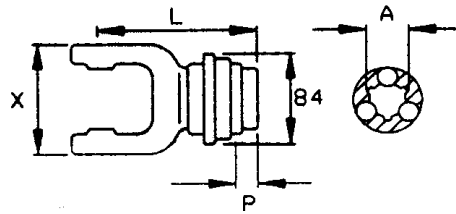

Quick Disconnect Yoke with QL Lock, Ball Type

Shaft Size		A	X	P	L	Part No.
2100	22 X 54.8	1-3/8"-6 1-3/8"-21	65	23	99	8-010110Q 8-010112Q
2200	23.8 X 61.3	1-3/8"-6 1-3/8"-21	71	23	102	8-010211Q 8-010210Q 8-010212Q
2300	27 X 74.6	1-3/8"-6 1-3/8"-21	85	23	114	8-010410Q 8-010412Q
2400	32 X 76	1-3/8"-6 1-3/8"-21	89	23	117	8-010510Q 8-010512Q
2500	36 X 89	1-3/8"-6 1-3/8"-21	106	23	124	8-016710Q 8-016712Q

Quick Disconnect Yoke with QC lock, Ball Type

Shaft size		A	X	D	L	Part No.
2100	22 X 54.8	1" - 15	65	58	80	8-0101C9Q

Part No. for yokes fitted onto the drive shaft