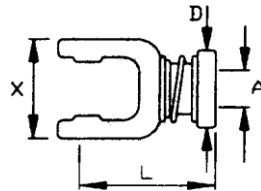

Quick Disconnect Yoke with QL Lock, Ball Type

Shaft Size		A	X	P	L	Part No.
2100	22 X 54.8	1-3/8"-6 1-3/8"-21	65	23	99	8-010110Q 8-010112Q
2200	23.8 X 61.3	1-3/8"-6 1-3/8"-21	71	23	102	8-010211Q 8-010210Q 8-010212Q
2300	27 X 74.6	1-3/8"-6 1-3/8"-21	85	23	114	8-010410Q 8-010412Q
2400	32 X 76	1-3/8"-6 1-3/8"-21	89	23	117	8-010510Q 8-010512Q
2500	36 X 89	1-3/8"-6 1-3/8"-21	106	23	124	8-016710Q 8-016712Q

Quick Disconnect Yoke with QC lock, Ball Type

Shaft size		A	X	D	L	Part No.
2100	22 X 54.8	1" - 15	65	58	80	8-0101C9Q

Part No. for yokes fitted onto the drive shaft