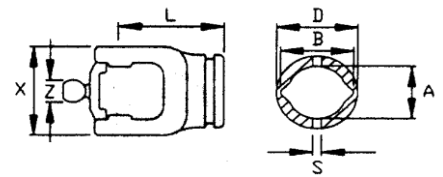

**CV Wide Angle 80° Inboard Yoke for Inner Tube**

Shaft Size		A	B	S	D	Z	X	L	Part No.
2280	23.8 X 61.3	34.5 X 40		10	58	22	71	82	8-52330W
2380	27 X 74.6	34.5 X 40		10	58	24	85	98	8-50430W
2380	27 X 74.6	39.5 X 49		10	70	24	85	98	8-54630W
2480	32 X 76	39.5 X 49		10	70	27	85	108	8-50530W
2580	36 X 89	39.5 X 49		10	70	30	106	105	8-56030W

**CV Wide Angle 80° Inboard Yoke for Outer Tube**

A	B	S	D	Z	X	L	Part No.
41 X 48		10	58	22	71	82	8-52320W
41 X 48		10	58	24	85	98	8-50420W
48 X 57.5		10	70	24	85	98	8-54620W
48 X 57.5		10	70	27	85	108	8-50520W
48 X 57.5		10	70	30	106	105	8-56020W

**CV Wide Angle 80° Yoke for Inner Tube**

Shaft size		A	B	S	D	Z	X	L	Part No.
2480	32 X 76	51 X 37		10	70	27	85	108	8-55530W
2580	36 X 89	51 X 37		10	70	30	106	105	8-56530W

**CV Wide Angle 80° Yoke for Outer Tube**

A	B	S	D	Z	X	L	Part No.
61 X 47		10	70	27	85	108	8-55520W
61 X 47		10	70	30	106	105	8-56520W