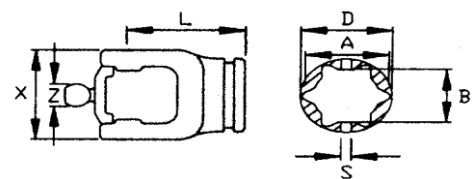

**CV Wide Angle 80° Inboard Yoke for Inner Tube**

Shaft Size		A	B	S	D	Z	X	L	Part No.
2280	23.8 X 61.3	34.5 X 40		10	58	22	71	82	8-52330W
2380	27 X 74.6	34.5 X 40		10	58	24	85	98	8-50430W
2380	27 X 74.6	39.5 X 49		10	70	24	85	98	8-54630W
2480	32 X 76	39.5 X 49		10	70	27	85	108	8-50530W
2580	36 X 89	39.5 X 49		10	70	30	106	105	8-56030W

**CV Wide Angle 80° Inboard Yoke for Outer Tube**

A	B	S	D	Z	X	L	Part No.
41 X 48		10	58	22	71	82	8-52320W
41 X 48		10	58	24	85	98	8-50420W
48 X 57.5		10	70	24	85	98	8-54620W
48 X 57.5		10	70	27	85	108	8-50520W
48 X 57.5		10	70	30	106	105	8-56020W

**CV Wide Angle 80° Yoke for Inner Tube**

Shaft size		A	B	S	D	Z	X	L	Part No.
2480	32 X 76	51 X 37		10	70	27	85	108	8-55530W
2580	36 X 89	51 X 37		10	70	30	106	105	8-56530W

**CV Wide Angle 80° Yoke for Outer Tube**

A	B	S	D	Z	X	L	Part No.
61 X 47		10	70	27	85	108	8-55520W
61 X 47		10	70	30	106	105	8-56520W