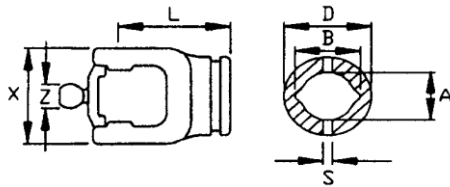

**CV Wide Angle 80° Inboard Yoke for Inner Tube**

Shaft Size		A	B	S	D	Z	X	L	Part No.
2280	23.8 X 61.3	34.5 X 40		10	58	22	71	82	8-52330W
2380	27 X 74.6	34.5 X 40		10	58	24	85	98	8-50430W
2380	27 X 74.6	39.5 X 49		10	70	24	85	98	8-54630W
2480	32 X 76	39.5 X 49		10	70	27	85	108	8-50530W
2580	36 X 89	39.5 X 49		10	70	30	106	105	8-56030W

**CV Wide Angle 80° Inboard Yoke for Outer Tube**

A	B	S	D	Z	X	L	Part No.
41 X 48		10	58	22	71	82	8-52320W
41 X 48		10	58	24	85	98	8-50420W
48 X 57.5		10	70	24	85	98	8-54620W
48 X 57.5		10	70	27	85	108	8-50520W
48 X 57.5		10	70	30	106	105	8-56020W

**CV Wide Angle 80° Yoke for Inner Tube**

Shaft size		A	B	S	D	Z	X	L	Part No.
2480	32 X 76	51 X 37		10	70	27	85	108	8-55530W
2580	36 X 89	51 X 37		10	70	30	106	105	8-56530W

**CV Wide Angle 80° Yoke for Outer Tube**

A	B	S	D	Z	X	L	Part No.
61 X 47		10	70	27	85	108	8-55520W
61 X 47		10	70	30	106	105	8-56520W