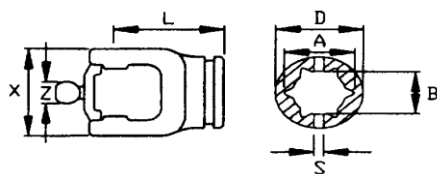

**CV Wide Angle 80° Inboard Yoke for Inner Tube**

Shaft Size		A	B	S	D	Z	X	L	Part No.
2280	23.8 X 61.3	34.5 X 40		10	58	22	71	82	8-52330W
2380	27 X 74.6	34.5 X 40		10	58	24	85	98	8-50430W
2380	27 X 74.6	39.5 X 49		10	70	24	85	98	8-54630W
2480	32 X 76	39.5 X 49		10	70	27	85	108	8-50530W
2580	36 X 89	39.5 X 49		10	70	30	106	105	8-56030W

**CV Wide Angle 80° Inboard Yoke for Outer Tube**

A	B	S	D	Z	X	L	Part No.
41 X 48		10	58	22	71	82	8-52320W
41 X 48		10	58	24	85	98	8-50420W
48 X 57.5		10	70	24	85	98	8-54620W
48 X 57.5		10	70	27	85	108	8-50520W
48 X 57.5		10	70	30	106	105	8-56020W

**CV Wide Angle 80° Yoke for Inner Tube**

Shaft size		A	B	S	D	Z	X	L	Part No.
2480	32 X 76	51 X 37		10	70	27	85	108	8-55530W
2580	36 X 89	51 X 37		10	70	30	106	105	8-56530W

**CV Wide Angle 80° Yoke for Outer Tube**

A	B	S	D	Z	X	L	Part No.
61 X 47		10	70	27	85	108	8-55520W
61 X 47		10	70	30	106	105	8-56520W