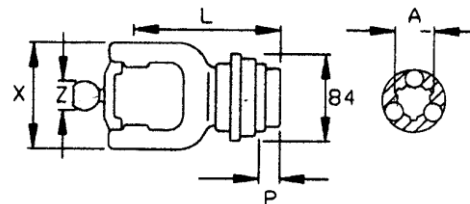

CV Wide Angle 80° Quick-Disconnect Yoke with Q.D. Pin

Shaft Size		A	Z	X	P	L	Part No.
2280	23.8 X 61.3	1-3/8"-6	22	71	18	97	8-012310W
		1-3/8"-21					8-012312W
2380	27 X 74.6	1-3/8"-6	24	85	18	109	8-010410W
		1-3/8"-21					8-010412W
2480	32 X 76	1-3/8"-6	27	85	27	128	8-010510W
		1-3/8"-21					8-010512W
		1-3/4"-6					8-010513W
		1-3/4"-20					8-010517W
2580	36 X 89	1-3/8"-6	30	106	20	122	8-016510W
		1-3/8"-21					8-016512W
		1-3/4"-6					8-016513W
		1-3/4"-20					8-016517W

CV Wide Angle 80° Quick-Disconnect Yoke with QL Lock, Ball Type

Shaft size		A	Z	X	P	L	Part No.
2280	23.8 X 61.3	1-3/8"-6	22	71	23	102	8-012310WQ
		1-3/8"-21					8-012312WQ
2380	27 X 74.6	1-3/8"-6	24	85	23	114	8-010410WQ
		1-3/8"-21					8-010412WQ
2480	32 X 76	1-3/8"-6	27	89	23	117	8-010510WQ
		1-3/8"-21					8-010512WQ
2580	36 X 89	1-3/8"-6	30	106	23	124	8-016510WQ
		1-3/8"-21					8-016512WQ