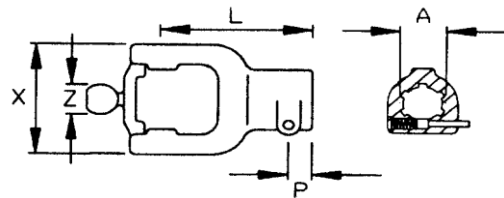

CV Wide Angle 80° Quick-Disconnect Yoke with Q.D. Pin

Shaft Size		A	Z	X	P	L	Part No.
2280	23.8 X 61.3	1-3/8"-6	22	71	18	97	8-012310W
		1-3/8"-21					8-012312W
2380	27 X 74.6	1-3/8"-6	24	85	18	109	8-010410W
		1-3/8"-21					8-010412W
2480	32 X 76	1-3/8"-6	27	85	27	128	8-010510W
		1-3/8"-21					8-010512W
		1-3/4"-6					8-010513W
		1-3/4"-20					8-010517W
2580	36 X 89	1-3/8"-6	30	106	20	122	8-016510W
		1-3/8"-21					8-016512W
		1-3/4"-6					8-016513W
		1-3/4"-20					8-016517W

CV Wide Angle 80° Quick-Disconnect Yoke with QL Lock, Ball Type

Shaft size		A	Z	X	P	L	Part No.
2280	23.8 X 61.3	1-3/8"-6	22	71	23	102	8-012310WQ
		1-3/8"-21					8-012312WQ
2380	27 X 74.6	1-3/8"-6	24	85	23	114	8-010410WQ
		1-3/8"-21					8-010412WQ
2480	32 X 76	1-3/8"-6	27	89	23	117	8-010510WQ
		1-3/8"-21					8-010512WQ
2580	36 X 89	1-3/8"-6	30	106	23	124	8-016510WQ
		1-3/8"-21					8-016512WQ