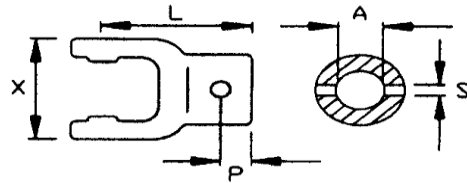

### Round Bore Yoke with Pin Hole

Shaft Size		A	S		X	P	L	Part No.
2100	22 X 54.8	20	6		65	15	79	8-010161
		22	8					8-01016B
		25	8					8-010162
		30	10					8-010163
		1"	5/16"					8-010168/N
		1-1/8"	5/16"					8-01016D
		1-1/4"	3/8"					8-010169
2200	23.8 X 61.3	20	6		71	15	82	8-010261
		22	8					8-01026B
		25	8					8-010262
		30	10					8-010263
		1"	5/16"					8-010268/N
		1-1/8"	5/16"					8-01026D
1-1/4"	3/8"		8-010269					
2300	27 X 74.6	22	8		85	20	98	8-01046B
		25	8					8-010462
		30	10					8-010463
		35	13					8-010464
		1-1/8"	5/16"					8-01046D
		1-1/4"	3/8"					8-010469
		1-3/8"	1/2"					8-010460/N
2400	32 X 76	30	10		89	20	96	8-010563
		35	13					8-010564
		40	13					8-010565
		1-1/4"	3/8"					8-010569
		1-3/8"	1/2"					8-010560/N
		1-7/16"	1/2"					8-01056E
WII	34 X 90	40	13		89	20	96	8-015665
2500	36 X 89	35	13		106	25	105	8-016764
		40	13					8-016765
		1-3/8"	1/2"					8-016760/N
		1-7/16"	1/2"					8-01676E
		1-1/2"	1/2"					8-01676F
2600	42 X 104	35	13		121	25	130	8-010964
		40	13					8-010965
		1-7/16"	1/2"					8-01096E
		1-1/2"	1/2"					8-01096F